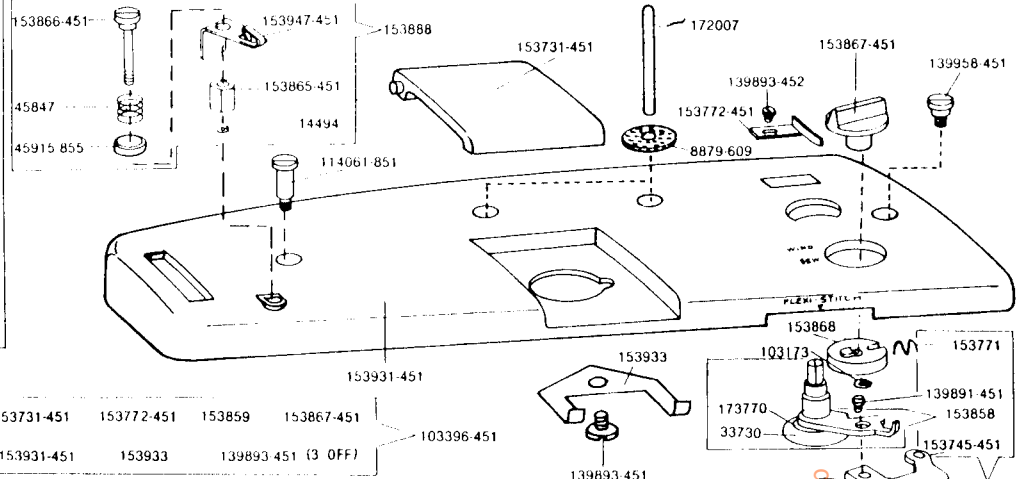

MACHINES NOS. 416K & 418K

From the library of Diamond Tree

MACHINES NOS. 416K & 418K

416K

416K

From the library of: Diamond Needle Corp

MACHINES NOS. 416K & 418K

SINGER SNK6 MOTOR for 416K & 418K machines