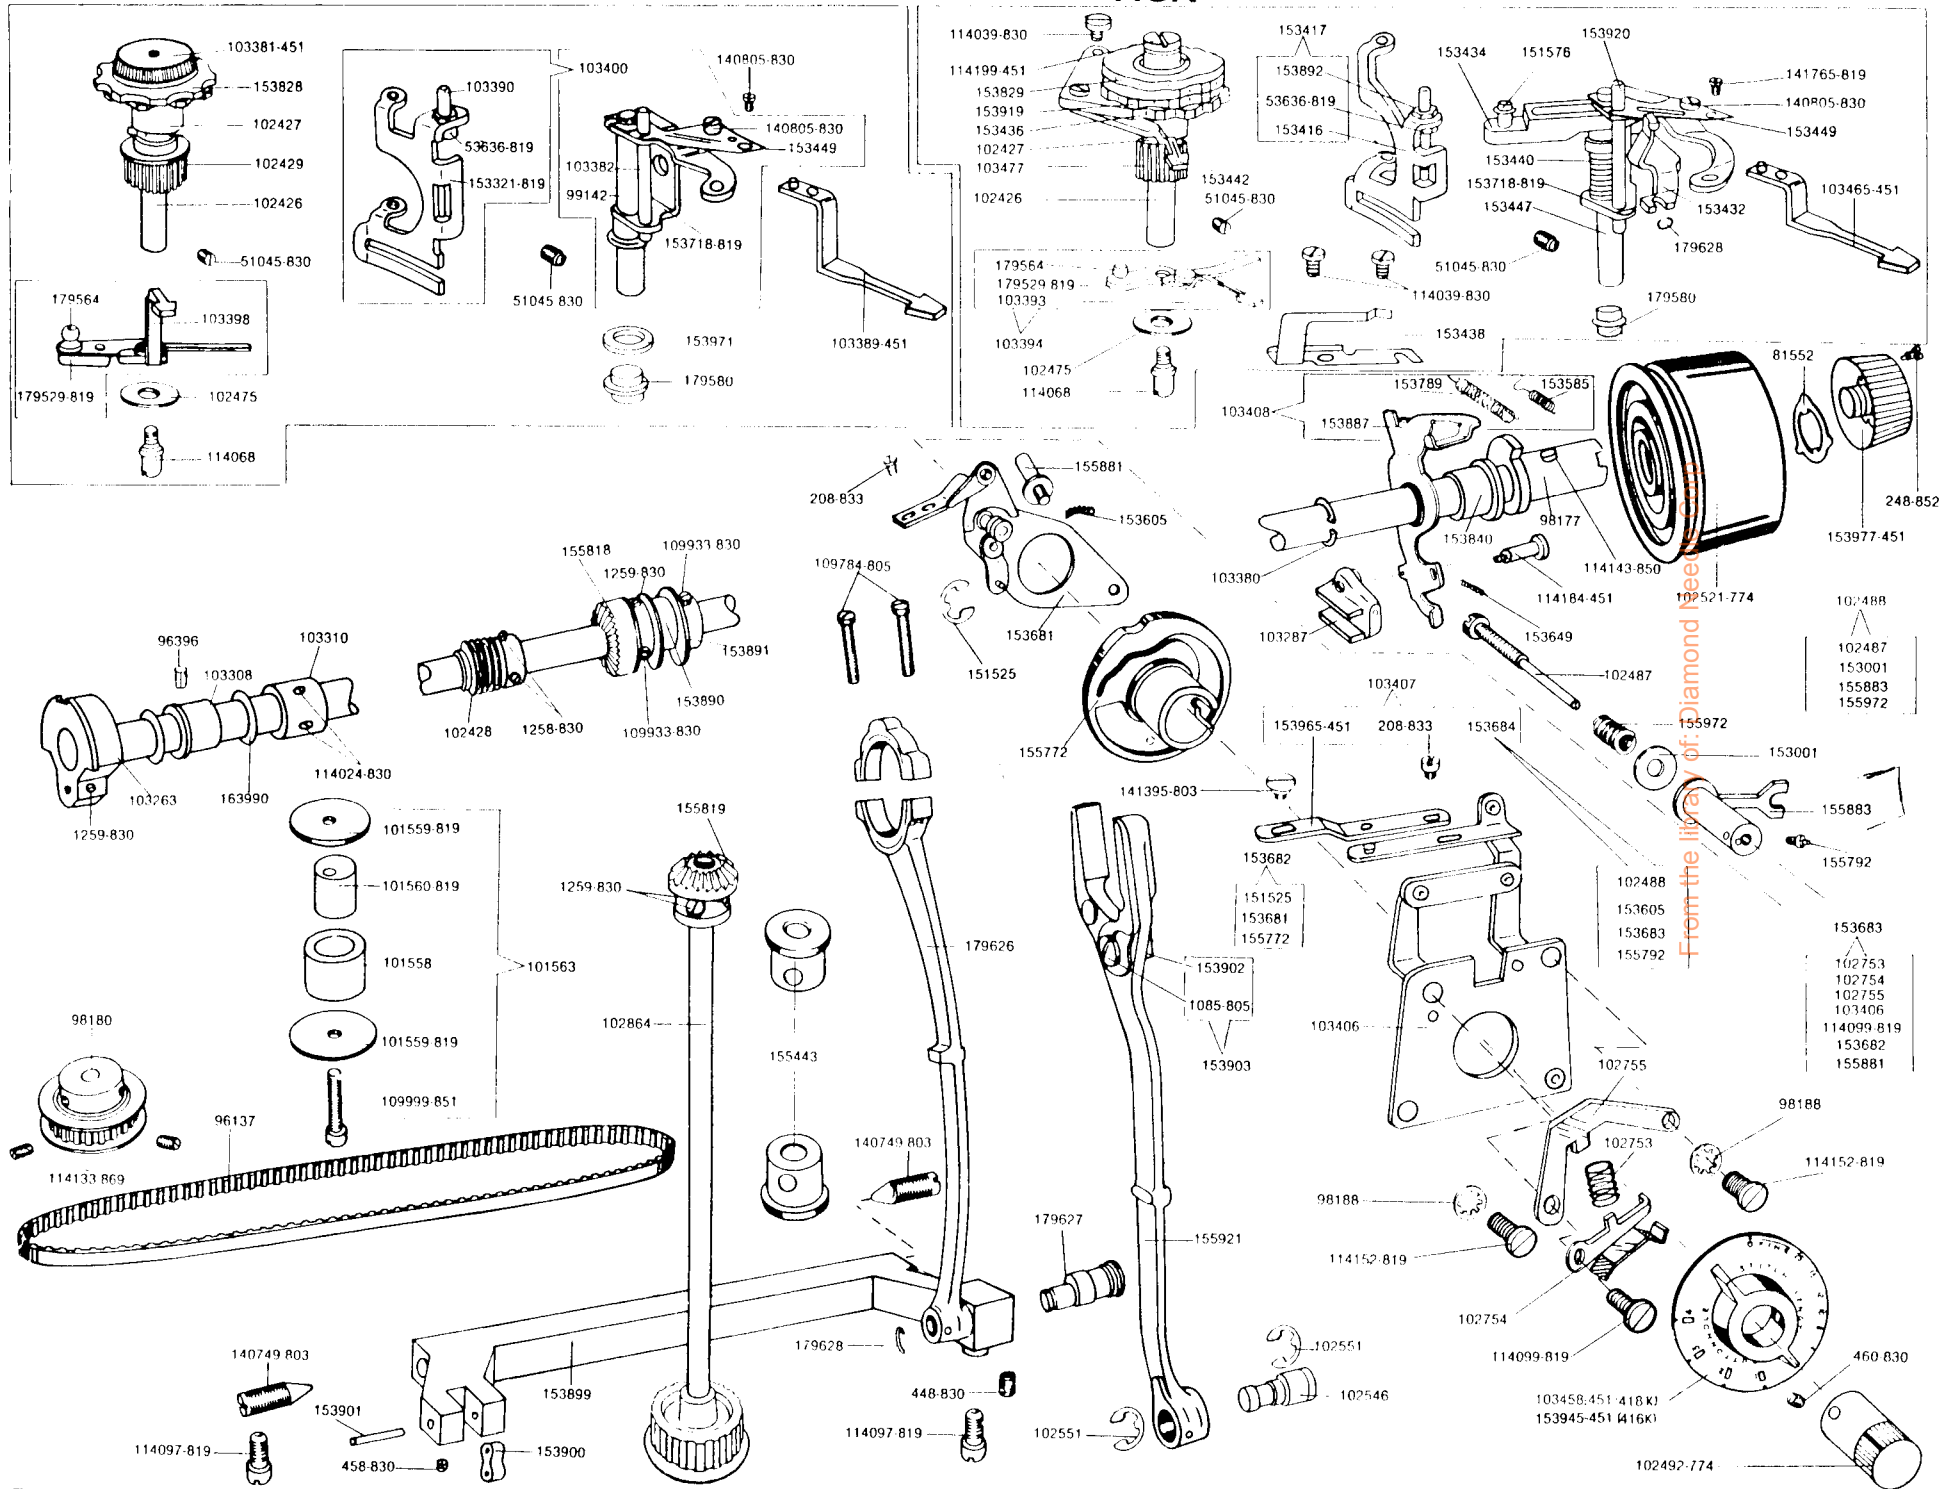

SINGER

416K/418K

Parts Chart for **SINGER** 416K & 418K Machines

MACHINES NOS. 416K & 418K

418K MACHINE

416K MACHINE

MACHINES NOS. 416K & 418K

From the library of Diarand Needle Corp

MACHINES NOS. 416K & 418K

From the library of Diamond Tree

MACHINES NOS. 416K & 418K

416K

416K

From the library of: Diamond Needle Corp

MACHINES NOS. 416K & 418K

SINGER SNK6 MOTOR for 416K & 418K machines