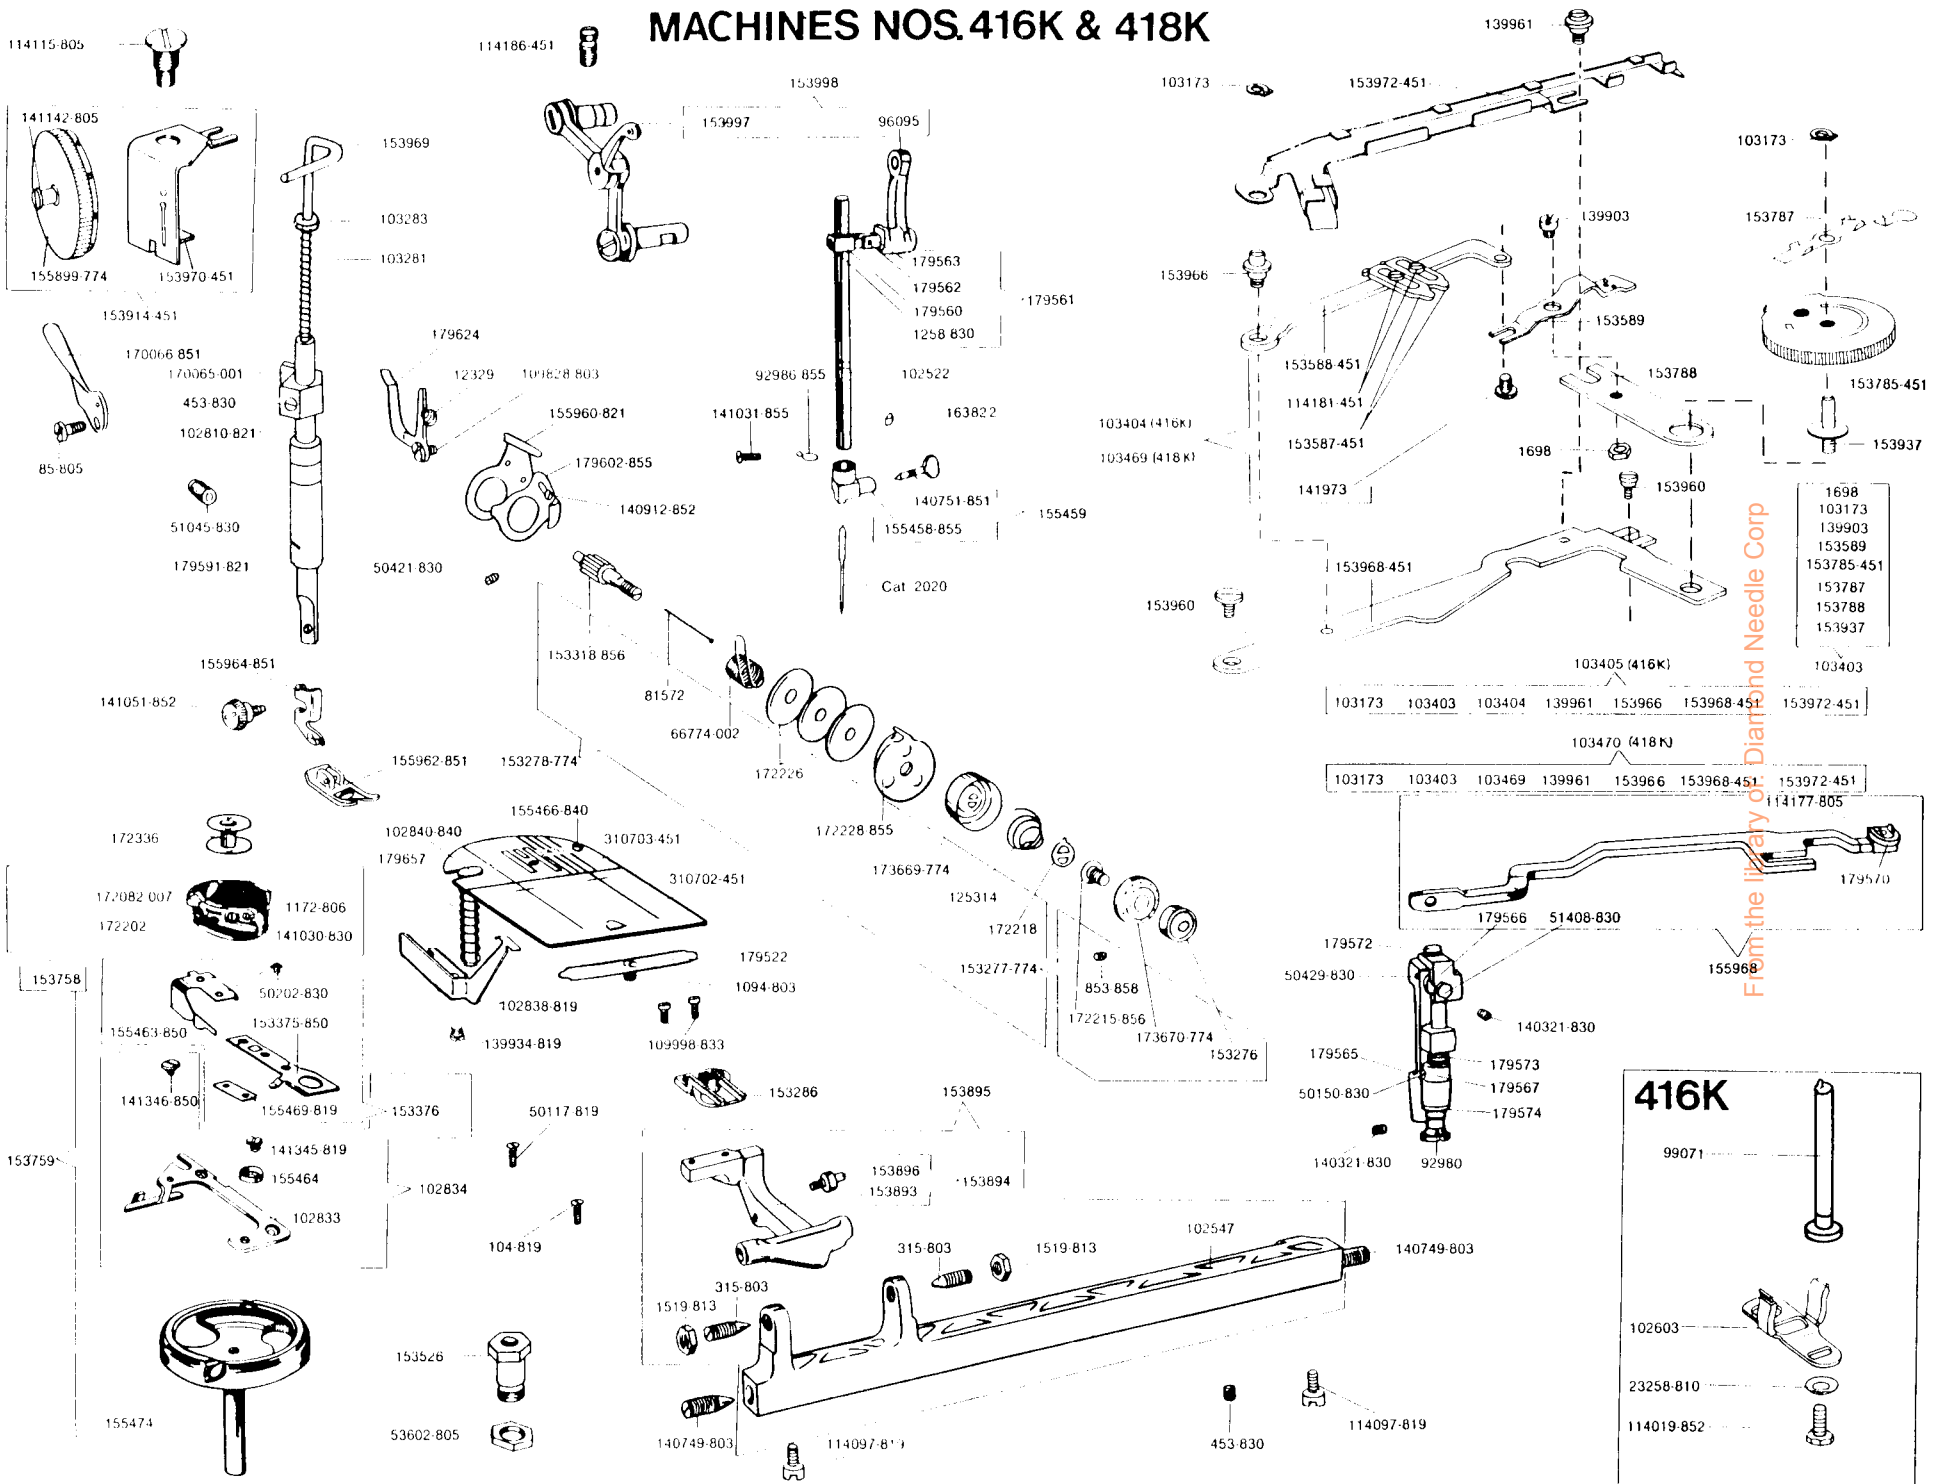

SINGER

416K/418K

Parts Chart for **SINGER** 416K & 418K Machines

MACHINES NOS. 416K & 418K

418K MACHINE

416K MACHINE

MACHINES NOS. 416K & 418K

From the library of Diarand Needle Corp

MACHINES NOS. 416K & 418K

From the library of Diamond Tree

MACHINES NOS. 416K & 418K

416K

416K

From the library of: Diamond Needle Corp

MACHINES NOS. 416K & 418K

SINGER SNK6 MOTOR for 416K & 418K machines