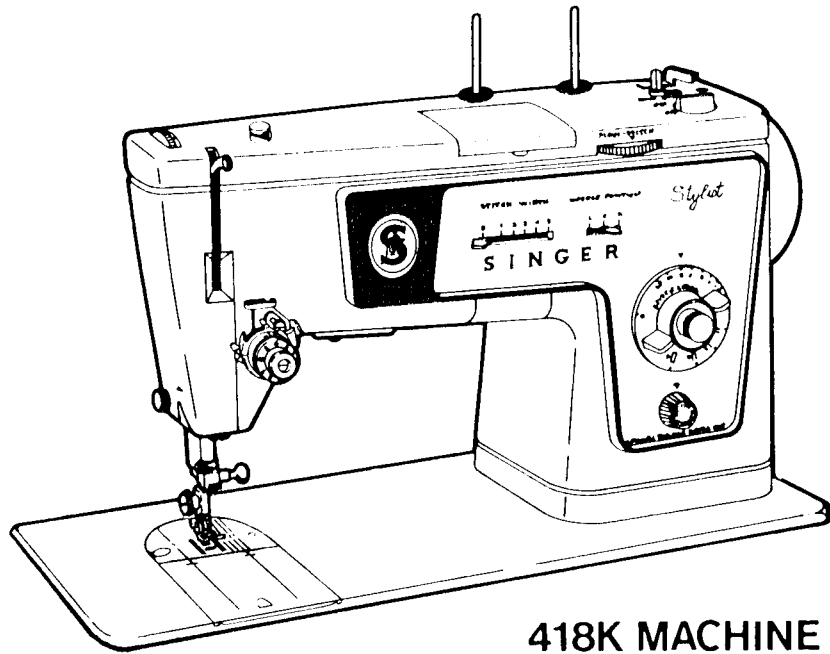

SINGER

416K/418K

Parts Chart for **SINGER** 416K & 418K Machines

MACHINES NOS. 416K & 418K

418K MACHINE

416K MACHINE

MACHINES NOS. 416K & 418K

From the library of Diarand Needle Corp

MACHINES NOS. 416K & 418K

From the library of Diamond Tree

MACHINES NOS. 416K & 418K

416K

416K

From the library of: Diamond Needle Corp

MACHINES NOS. 416K & 418K

SINGER SNK6 MOTOR for 416K & 418K machines