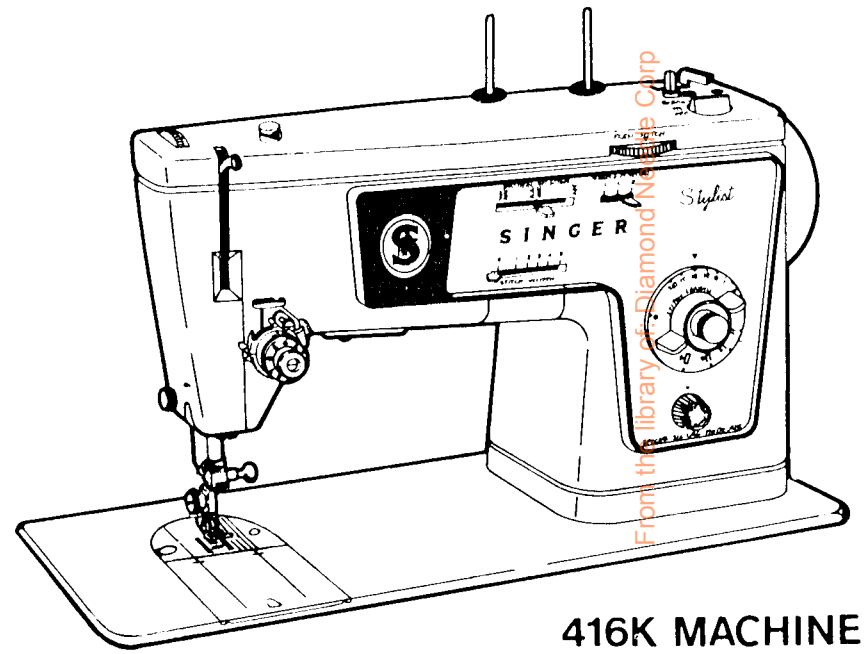

SINGER

416K/418K

Parts Chart for **SINGER** 416K & 418K Machines

MACHINES NOS. 416K & 418K

418K MACHINE

416K MACHINE

MACHINES NOS. 416K & 418K

From the library of Diarand Needle Corp

MACHINES NOS. 416K & 418K

From the library of Diamond Tree

MACHINES NOS. 416K & 418K

416K

416K

From the library of: Diamond Needle Corp

MACHINES NOS. 416K & 418K

SINGER SNK6 MOTOR for 416K & 418K machines