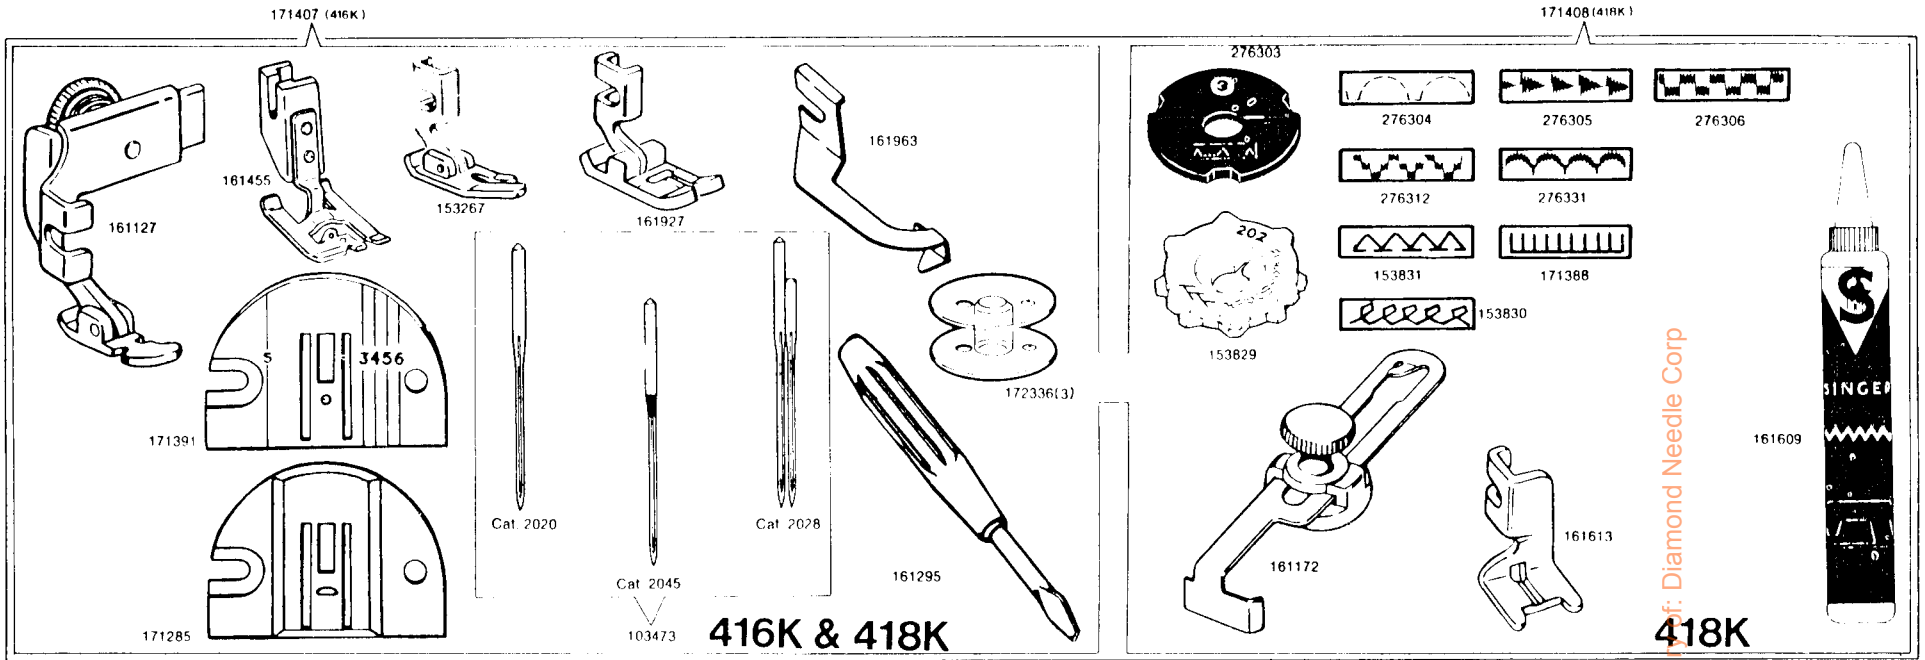

SINGER

416K/418K

Parts Chart for **SINGER** 416K & 418K Machines

MACHINES NOS. 416K & 418K

418K MACHINE

416K MACHINE

MACHINES NOS. 416K & 418K

From the library of Diarand Needle Corp

MACHINES NOS. 416K & 418K

From the library of Diamond Tree

MACHINES NOS. 416K & 418K

416K

416K

From the library of: Diamond Needle Corp

MACHINES NOS. 416K & 418K

SINGER SNK6 MOTOR for 416K & 418K machines