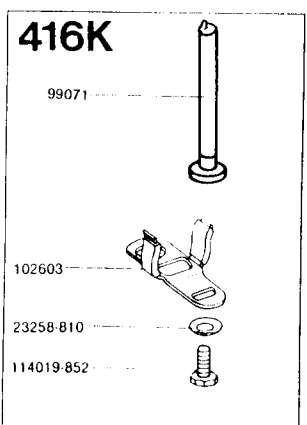

SINGER

416K/418K

Parts Chart for **SINGER** 416K & 418K Machines

MACHINES NOS. 416K & 418K

418K MACHINE

416K MACHINE

MACHINES NOS. 416K & 418K

From the library of Diarand Needle Corp

MACHINES NOS. 416K & 418K

From the library of Diamond Tree

MACHINES NOS. 416K & 418K

416K

416K

From the library of: Diamond Needle Corp

MACHINES NOS. 416K & 418K

SINGER SNK6 MOTOR for 416K & 418K machines